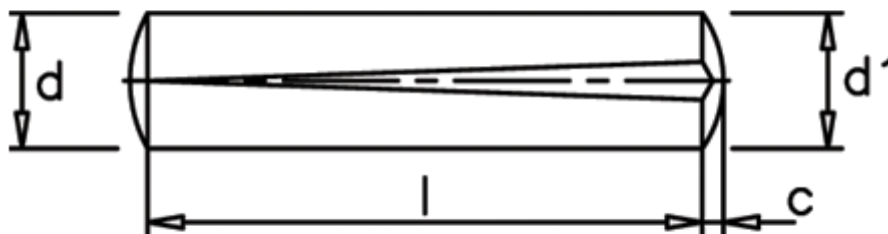

Data Sheet

Article number: 080143331

Description: KLEE Slotted pin S1 8x36
Stainless 1.4305

Measures

c	= 1,2
d	= 8.0
d1	= 8.35
Length	= 36